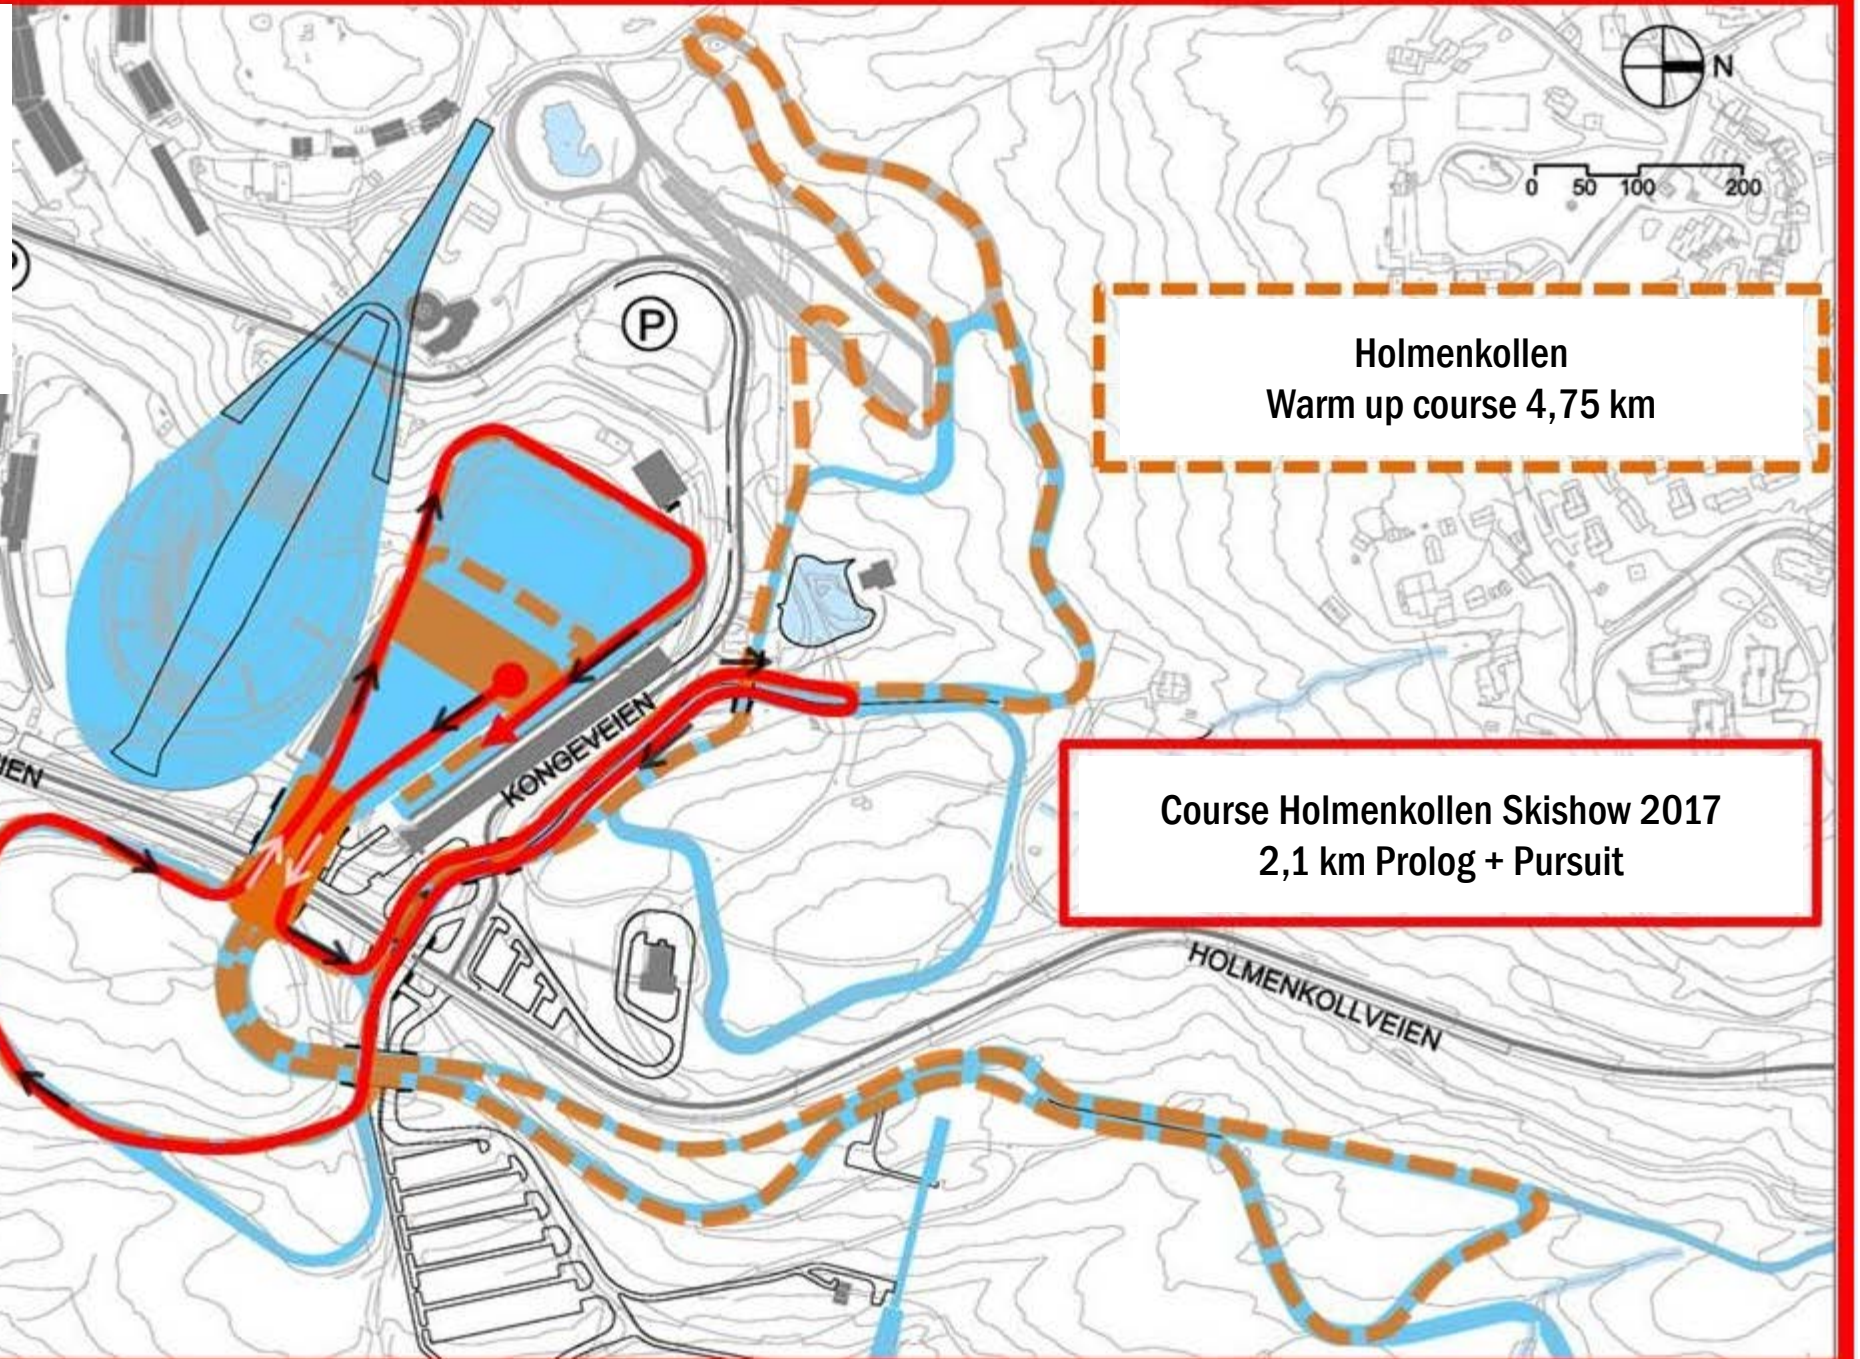

**HOLMENKOLLEN
SKISHOW**

**Holmenkollen
Warm up course 4,75 km**

**Course Holmenkollen Skishow 2017
2,1 km Prolog + Pursuit**

Holmenkollen Rollerski-course 2.1 km

Course length: 2110m
 Category: B
 Competition Level: CO C/FIS

Height Difference (HD): 24m
 Maximum Climb (MC): 16m
 Total Climb (TC): 61m

Lowest point: 320m
 Highest point: 344m